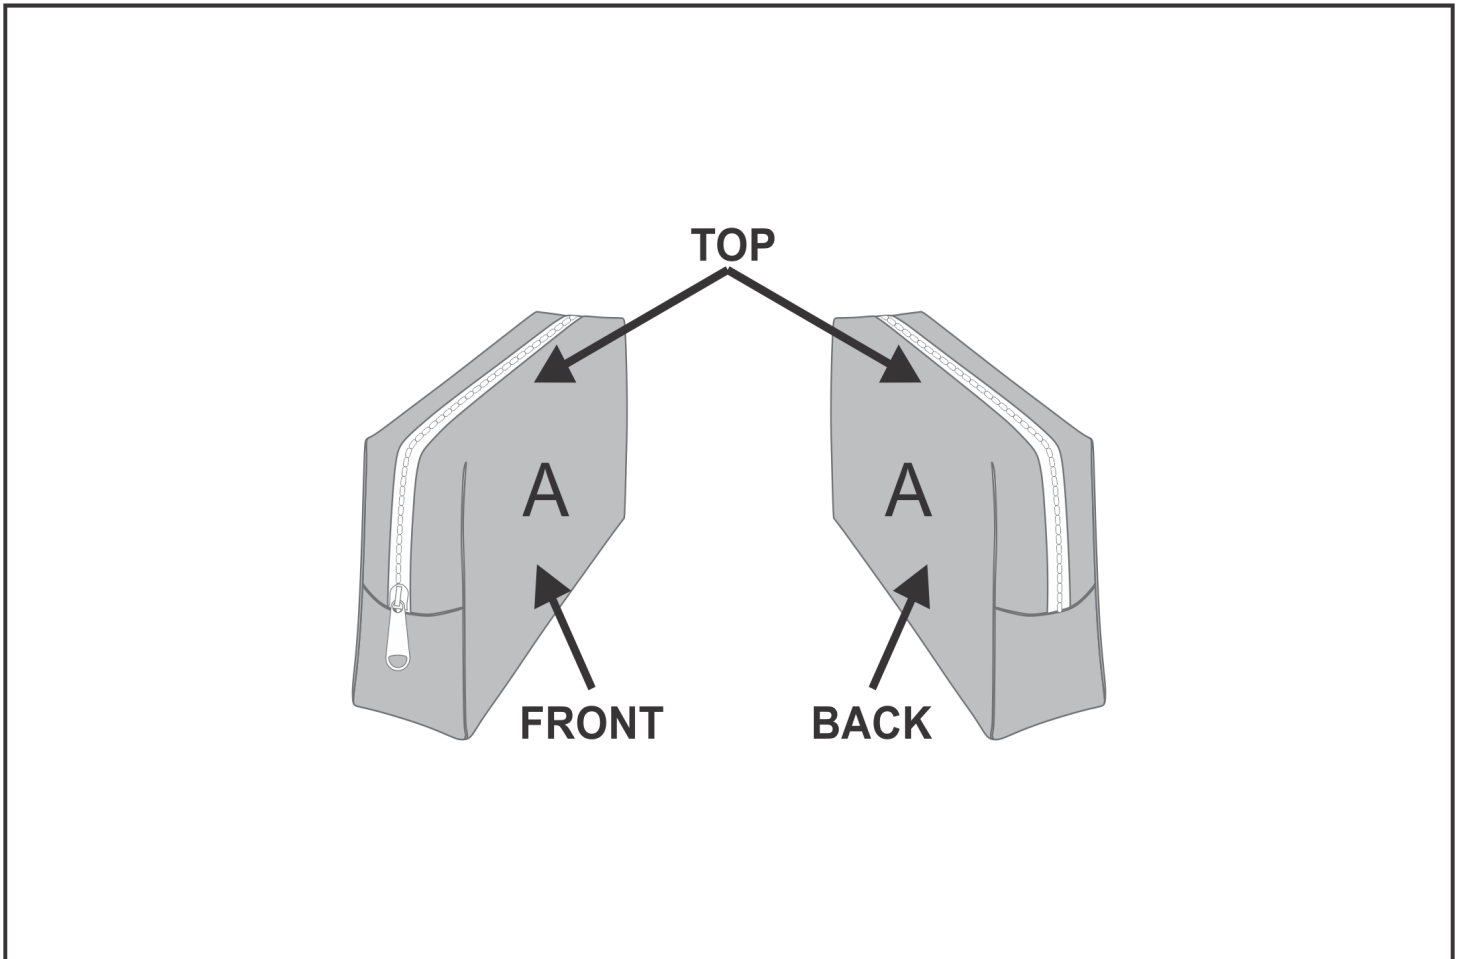

SG-HP-58-G

PPS Hoppla Mandy Makeup Bag

Need to know:

Includes 1-Position Sublimation (setup fees apply)

- Please Note: We cannot guarantee 100% logo Alignment on all Brandable Panels.

Branding Options:

Position	Branding Method (Branding Code)	No. of Colours	Dimension
A	Custom Sublimation A (CPSUB-A)	Full Colour	260mm wide x 240mm high